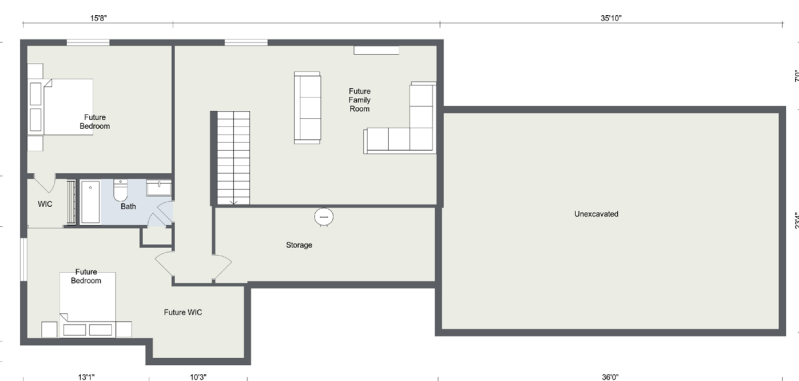

2,620 Total sqft.  
 1,310 Finished sqft.  
 3 Bed  
 2 Bath  
 3 car garage

# Hitchcock

Living Room: 17x12  
 Kitchen: 12x10  
 Dining Room: 12x9

Master Bed: 13x13  
 Bedroom 2: 12x10  
 Bedroom 3: 10x10

**CONTACT OUR SALES TEAM**  
 605-786-8679