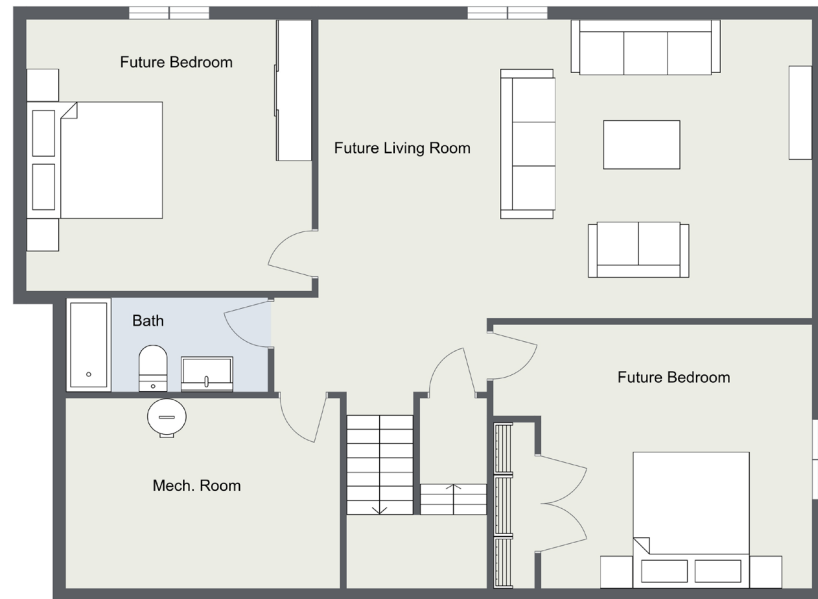

2,430 Total sqft.  
 1,230 Finished sqft.  
 2 Bed  
 2 Bath  
 2 car garage

# Davis

Living Room: 14x11  
 Kitchen: 12x10  
 Dining Room: 11x10

Master Bed: 14x12  
 Bedroom 2: 14x11

**CONTACT OUR SALES TEAM**  
 605-786-8679