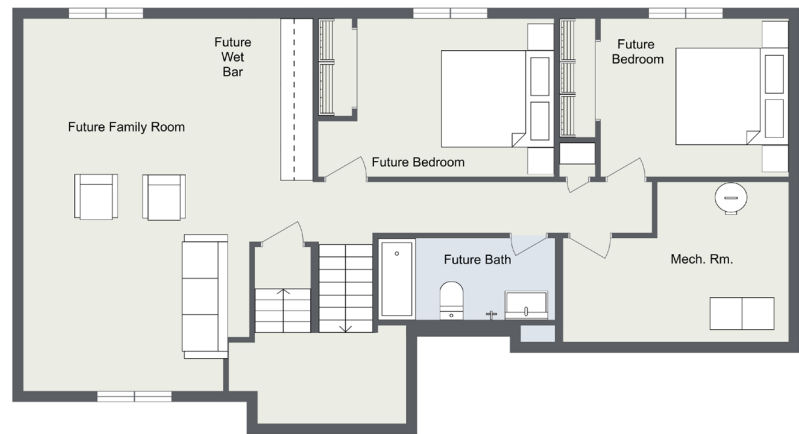

2,219 Total sqft.
 1,124 Finished sqft.
 2 Bed
 2 Bath
 2 car garage

Corsica

Living Room: 14x12
 Kitchen: 11x10
 Dining Room: 10x10

Master Bed: 14x13
 Bedroom 2: 10x10

CONTACT OUR SALES TEAM
 605-786-8679